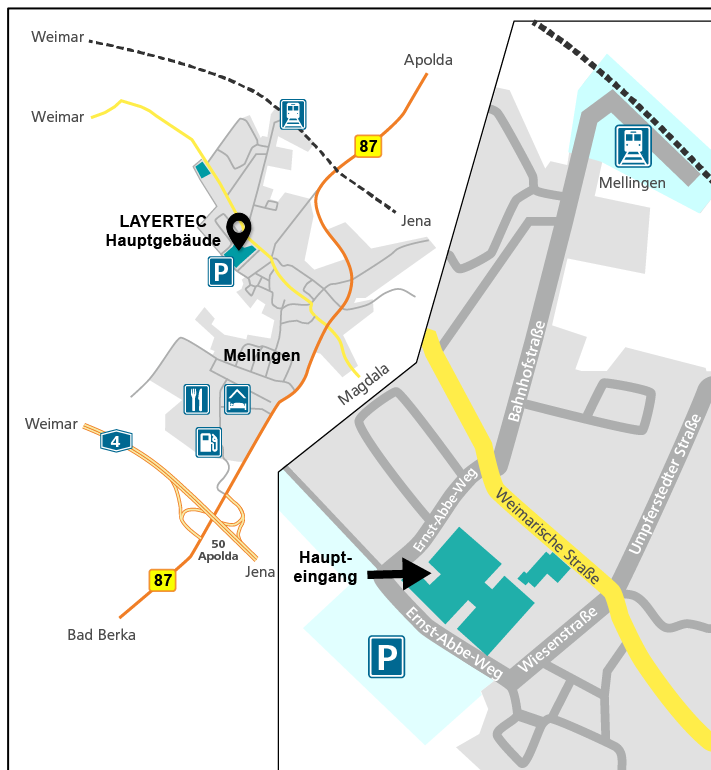

## Directions

### Arrival by car

Mellingen is located between Jena and Weimar next to the highway A4 and the federal road B87. Mellingen can be reached from the A4 via the exit Apolda.

### Arrival by train / plane

The Mellingen train station is 850 m from the LAYERTEC main building (10 minutes' walk). Please note that only regional trains (RB) stop in Mellingen. If you arrive by express train (RE, IC, ICE), please change trains in Weimar, Jena or Erfurt. The nearest airport is Erfurt.

Mellingen: A4, Apolda exit

LAYERTEC main building: Ernst-Abbe-Weg 1, 99441 Mellingen