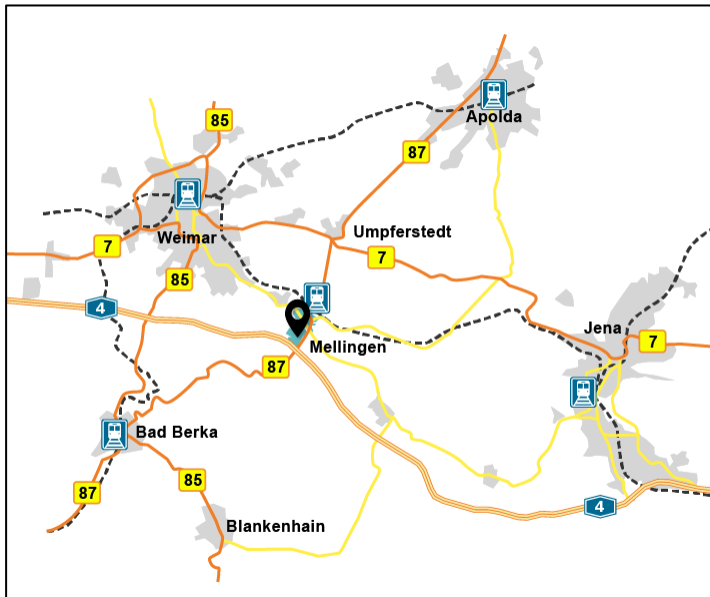

## Directions

### Arrival by car

Mellingen is located between Jena and Weimar next to the highway A4 and the federal road B87. Mellingen can be reached from the A4 via the exit Apolda.

### Arrival by train / plane

The Mellingen train station is 850 m from the LAYERTEC main building (10 minutes' walk). Please note that only regional trains (RB) stop in Mellingen. If you arrive by express train (RE, IC, ICE), please change trains in Weimar, Jena or Erfurt. The nearest airport is Erfurt.

Mellingen: A4, Apolda exit

LAYERTEC main building: Ernst-Abbe-Weg 1, 99441 Mellingen